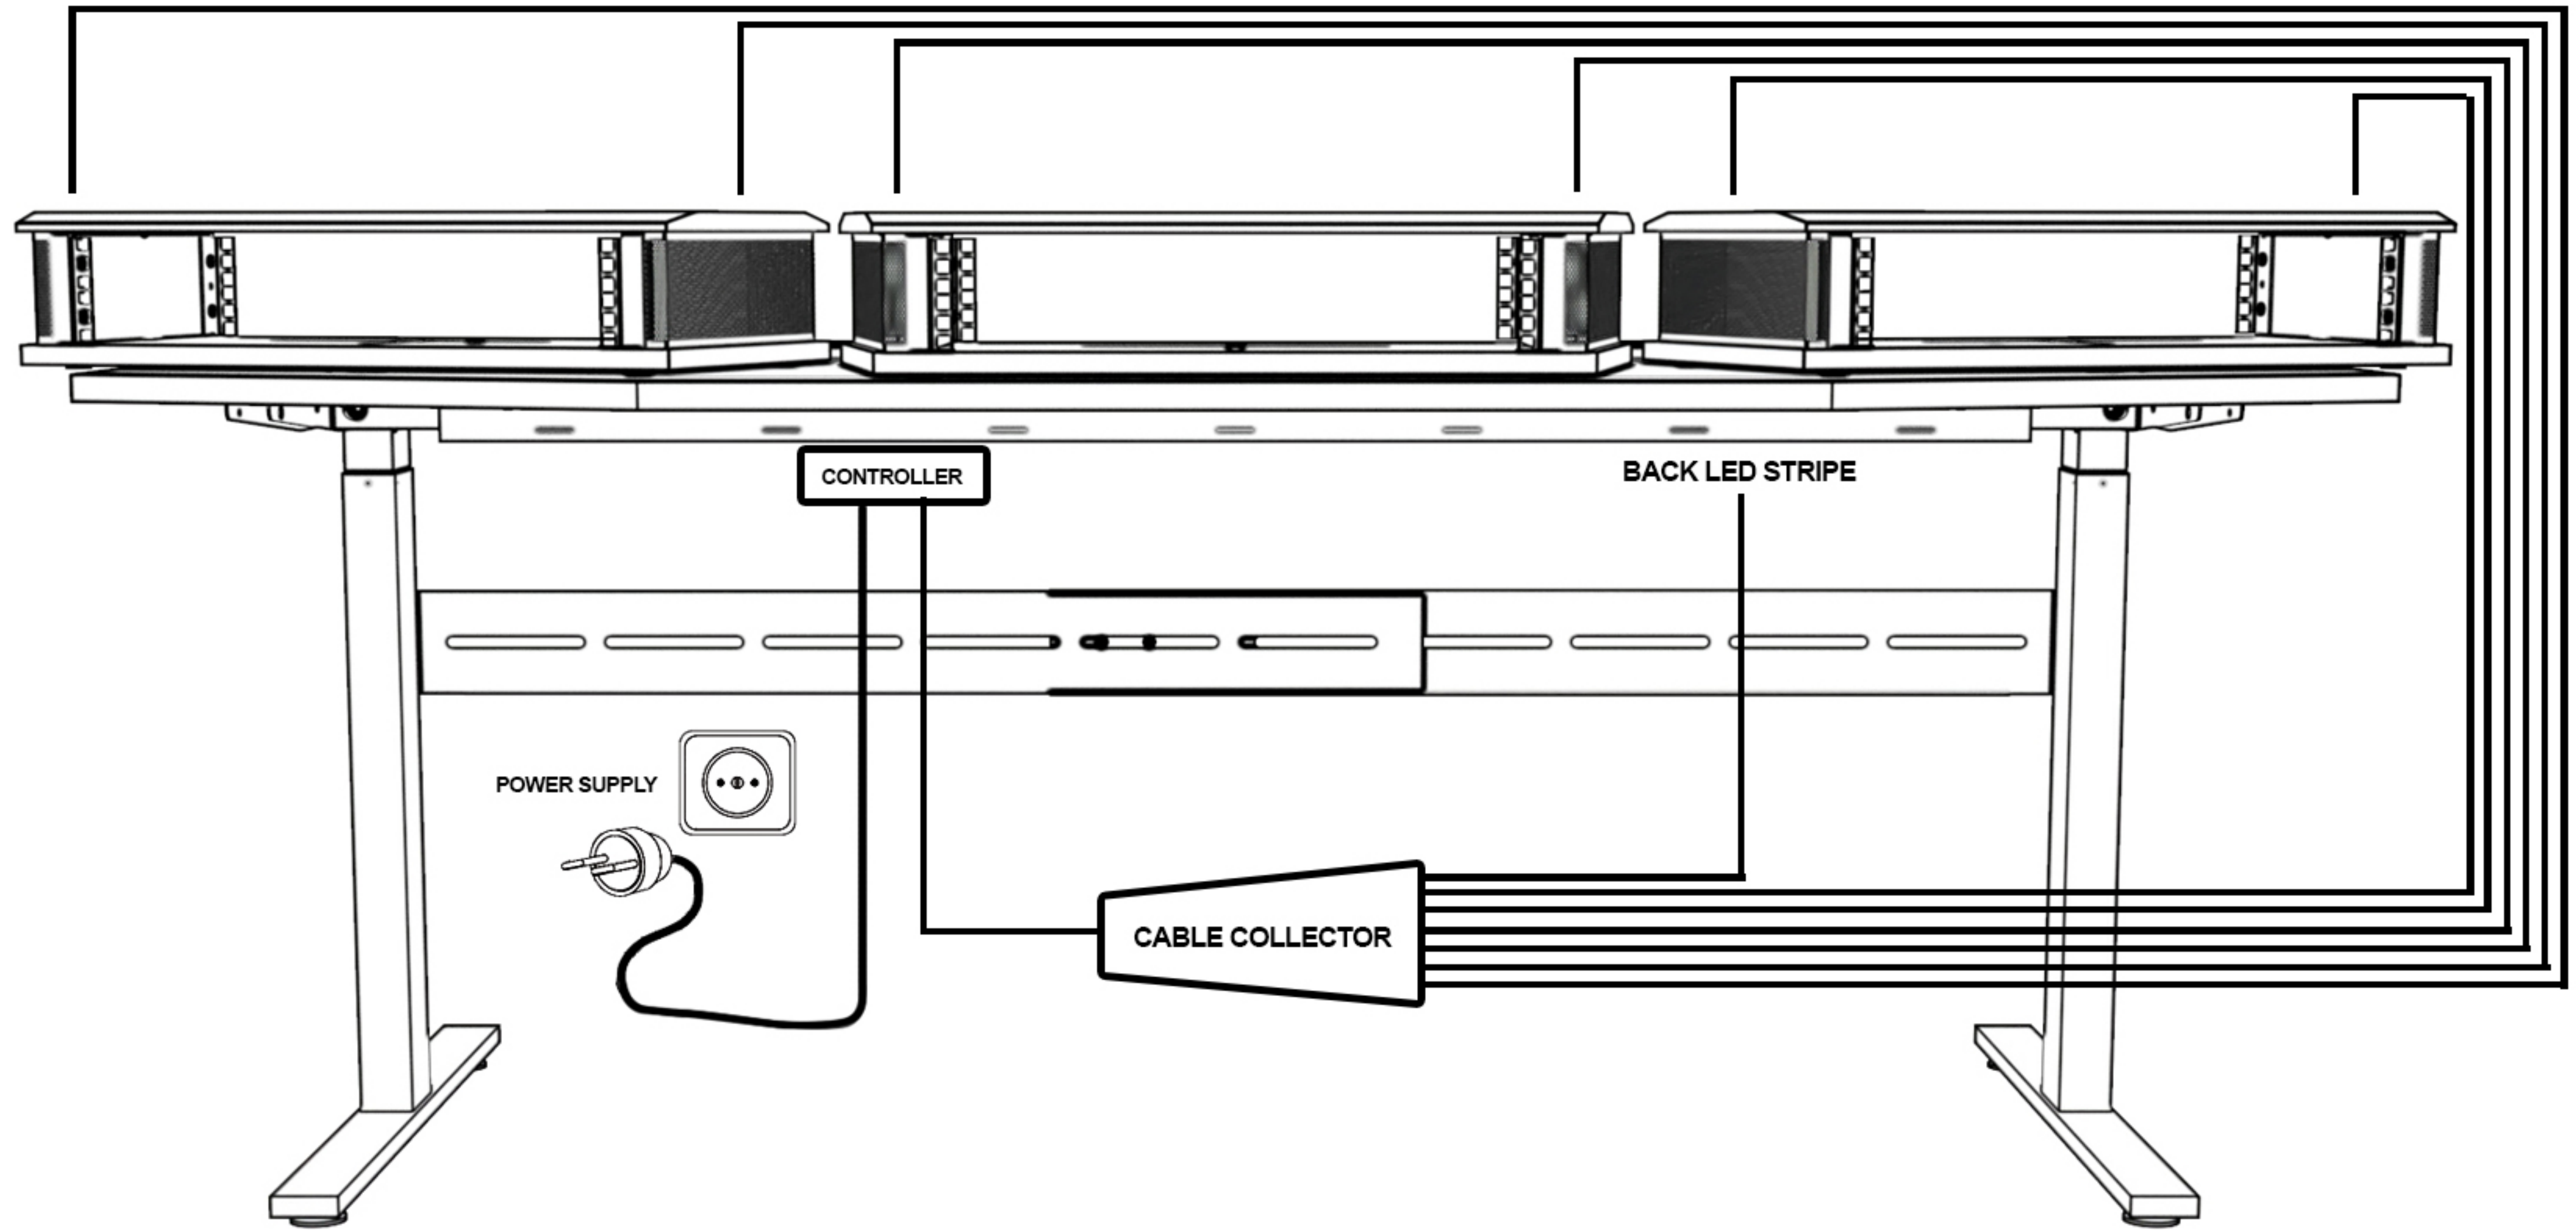

ORBIT LED LIGHTS CONNECTING DIAGRAM

RACK MODULE LED

CONTROLLER

BACK LED STRIPE

POWER SUPPLY

CABLE COLLECTOR